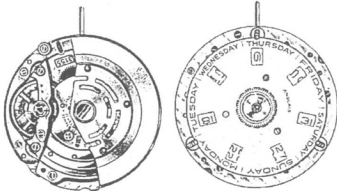

Calibre 3155

Base Calibre 3135

- Ø28.5mm
- Train: 28.800
- Automatic
- Date & day of the week
- Centre second
- Shock Proof
- 31 Jewels

	127		Casing-up clamp
	166	3055	Casing-up clamp screw
	3155-130		Winding bridge
	3155-270		Cannon pinion ht. 3.31mm
 	3155-280		Hour wheel
	3155-335		Minute pinion with cannon pinion
 	3155-360		Second wheel
	3155-600		Date indicator seating assembled

3155-614

Date jumper

3155-618

Day jumper

3155-626

Date finger

3155-635

Cam yoke spring